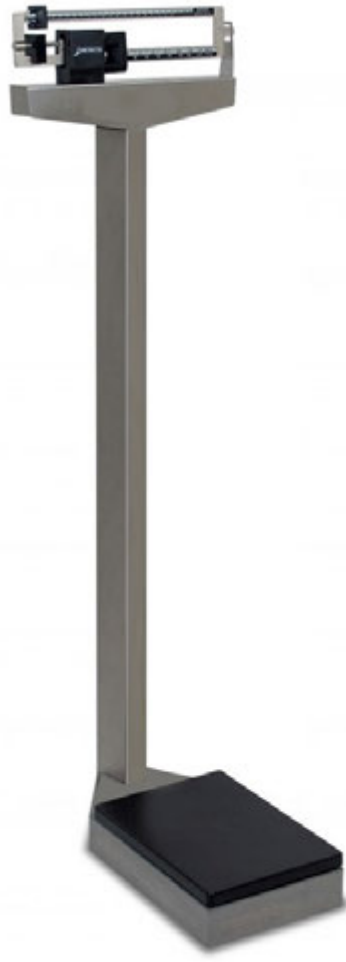

# ROOM ACCESSORIES

CAR-437 (white)

CAR-437S (stainless steel)

### CAR-437 & CAR-437S

- World-renowned USA-made eye-level mechanical weigh beam physician scales
- Heavy-duty solid stable 10.5 x 14.5 inch platform
- Dual-reading die-cast weighbeam which may be read from either side of the scale
- Long-lasting, durable steel construction with an electrostatic powder paint finish for optimum quality
- Capacity may be increased by using an optional counterweight. Scale is 59 inch (150 cm) high
- Height rod, wheels and handpost features available auxiliary graduations from 76 to 60 cm with 1/4 in and 1 mm increments

Overall Weight	Width	Length	Height
35 lbs.	10.5"	14.5"	59"
FEATURES AND SPECIFICATIONS			
<p><b>User Weight:</b> 400 lb.</p> <p><b>Platform Height:</b> 4"</p> <p><b>Finishes:</b> White or stainless steel</p>			