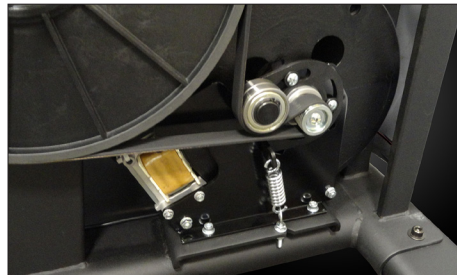

## 7000 UPRIGHT BIKE CIR-UB7000-G1

- Cordless self-powered
- 16" LED console display with reading rack/tablet holder
- CSAFE power port and USB charging station
- Ergonomic, over-sized pedals with adjustable straps
- Easy-pull, 13-level adjustable seat height
- Triathlon-style handlebars
- Contact and telemetric heart-rate sensors, and 20 + programs
- Zinc-dipped anti-corrosion coating for superior rust protection
- **Optional:** 16" Embedded touchscreen with TV, WiFi and Virtual Connect™ scenic videos
- **Full commercial use**

Self Powered Technology

Intuitive, easy-to-use 16" LED console

Maintenance-free drive system

Easily adjust resistance with the push of a button

Overall Weight	Width	Length	Height
135 lbs.	27"	41"	56"

### FEATURES AND SPECIFICATIONS

**Frame:** Zinc-dipped and powder-coated steel frame  
**Power:** Self-powered  
**Certification:** CE and generator UL  
**Color:** Matte-black  
**Resistance Range:** 25 levels  
**Flywheel:** 22 lbs.  
**User Weight:** 500 lbs.  
**Heart Rate Monitoring:** Contact and telemetric heart-rate sensors  
**Transport Wheels:** Easy-to-move with front-mounted dual wheels

**Display Type:** 16" LED + 8x32 Dot-Matrix Console  
**Display Feedback:** Time, distance, heart-rate, watts, RPM, levels, METs, calories, exercise summary report  
**Programs:** Target, Rolling, Valley, Fat Burn, Ramp, Strength, Interval, Fitness Test, 4 HRC  
**Standard Features:** Hand pulse, HR receiver chest belt compatible, reading rack/tablet holder, CSAFE power port & USB charging station  
**Seating:** Easy-pull, 13-level adjustments with an over-sized ergonomic seat  
**Warranty:** 10 years frame, 3 years parts, 2 years wearable items and 1 year labor\*