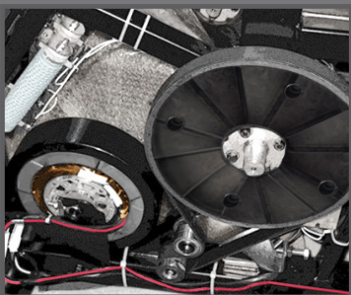

## 7500 SUSPENSION ELLIPTICAL

**BRI-SE7500-S**

Work the entire body with our stunning 7500 Suspension Elliptical.

With oversized footplates, low step-on height and a 23" natural stride, this machine delivers a smooth and comfortable workout.

Large, bright and easy to read display

23" natural stride for a smooth workout

Oversized footplates with low step-on height