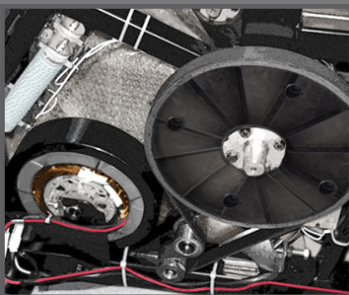

S SPORT SERIES™

By Brigadoon Fitness™

7500 SUSPENSION ELLIPTICAL

BRI-SE7500-S

Work the entire body with our stunning 7500 Suspension Elliptical.

With oversized footplates, low step-on height and a 23" natural stride, this machine delivers a smooth and comfortable workout.

Large, bright and easy to read display

23" natural stride for a smooth workout

Oversized footplates with low step-on height

technical specs

| Product Weight: 375 lbs. | Width: 34" | Length: 81" | Height: 68.5" |
|--|------------|--|---------------|
| <p>Power: Self-powered</p> <p>Drive System: Two-stage drive with Poly-V belt</p> <p>Transmission Ratio: 1: 15.2</p> <p>Stride: 23" natural stride</p> <p>Resistance System: Quieter self-powered generator brake</p> <p>Resistance Range: 45 – 300 watt/60 RPM</p> <p>Resistance Levels: 16 levels</p> <p>Flywheel: 22 lbs.</p> <p>User Weight: 500 lbs.</p> <p>Step-On Height: 7"</p> <p>Pedal Spacing: 1.5" narrow pedal spacing for a more natural pedaling motion</p> <p>Bearings: Durable ball bearings for smooth motion</p> <p>Rear Access – Rear Stabilizer: Designed for easy step-on without slipping</p> <p>Foot Pedals: Comfortable over-sized solid foot pedals with rear access</p> <p>Heart-Rate Receiver: Contact & telemetric heart-rate sensors</p> | | <p>Feet: Adjustable floor levelers on front & rear</p> <p>Transport Wheels: Front stabilizer, providing easy movement</p> <p>Console Features: Adjustable console angle, integrated reading rack, power saving system & intelligent wireless receiver</p> <p>Display Feedback: Time, distance, RPM, speed, calories, pulse & watts</p> <p>Programs: 12, including mountain, random, interval, target heart rate, valley, rolling & 4 custom user programs</p> <p>Warranty: 10 years frame, 3 years parts, 1 year wearable items & 1 year labor. <i>Warranty extends to 5 years on parts if used in a light commercial setting, subject to approval</i></p> | |