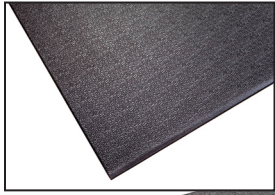

ROOM ACCESSORIES

EQUIPMENT MAT

BRI-MAT-DF12

- Protects your floors and carpets from the damaging effects of heavy exercise equipment and debris from mechanical parts
- Prolongs the life of your equipment by helping prevent floor and carpet dust from entering belts and mechanical parts
- Dampens vibrations and muffles noises
- Cleans easily with damp cloth
- Odor-free and durable
- Perfect size for most treadmills and ellipticals

Color	Width	Length	Thickness
Black	3' (36")	7.5' (90")	1/4"

FEATURES AND SPECIFICATIONS

For: Under Treadmills and Ellipticals

Made Of: Odor-Free Dense Foam and Vinyl Hybrid