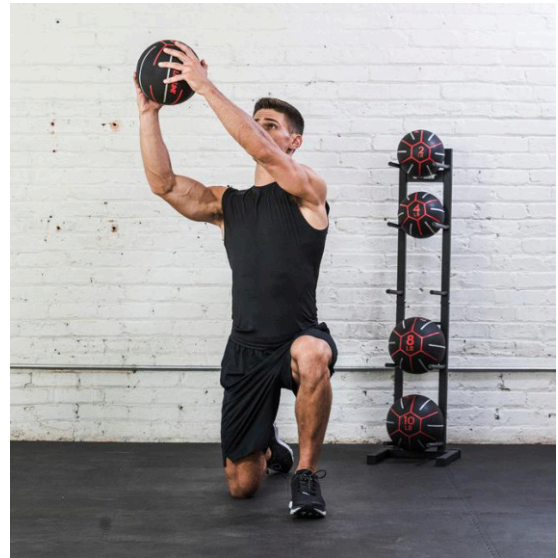

2 LB BALL
LLU-LLMB2W

8 LB BALL
LLU-LLMB8W

4 LB BALL
LLU-LLMB4W

10 LB BALL
LLU-LLMB210W

6 LB BALL
LLU-LLMB6W

MEDICINE BALLS (EACH SOLD SEPERATELY)

- Available in 2, 4, 6, 8, 10 lb. balls
- Textured surface for non-slip grip
- Uniform wall thickness for superior balance and strength
- Hollow design provides bounce designed for handheld, light bouncing & rebounding and throwing exercise training use
- Large weight markings provide easy level identification.
- *OPTIONAL: 5 Position Medicine Ball Rack*

*Shown here in optional medicine ball rack
(sold seperately)*