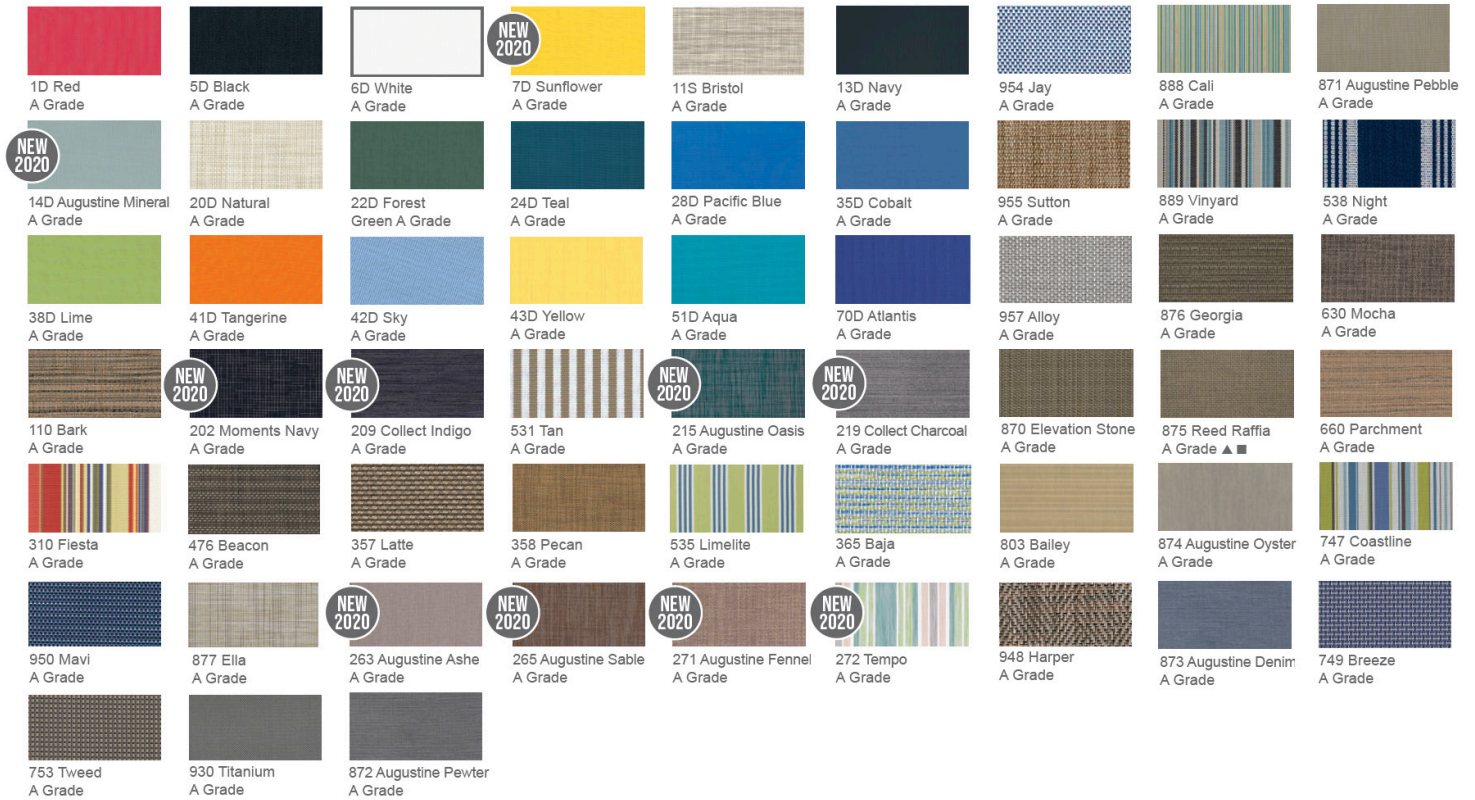

## SPLASH SERIES FOUR POSITION STACKING ARMLESS CHAISE

TEL-808

- Four position to lay flat
- Stackable to six high
- Tubular rust-free aluminum
- Low maintenance
- Package of four

### Powdercoat Frame Finish Selection

### Sling Color Selection

Width	Length	Height
26.5"	66"	14.5"
FEATURES AND SPECIFICATIONS		
<b>Warranty:</b> 3 years frame and 1 year sling <b>Quantity:</b> Package of four		