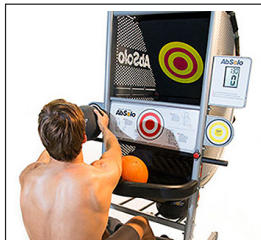

## AB SOLO ABS-ABSOLO

- Suspended throw target
- Complete core and cardio workout
- Three color-coded touch targets
- Heavy duty steel construction
- Air-filled lumbar support
- Digital workout counter
- Two 6 lb. and two 8 lb. medicine balls included

Overall Weight	Width	Length	Height
275 lbs.	41"	84"	70"