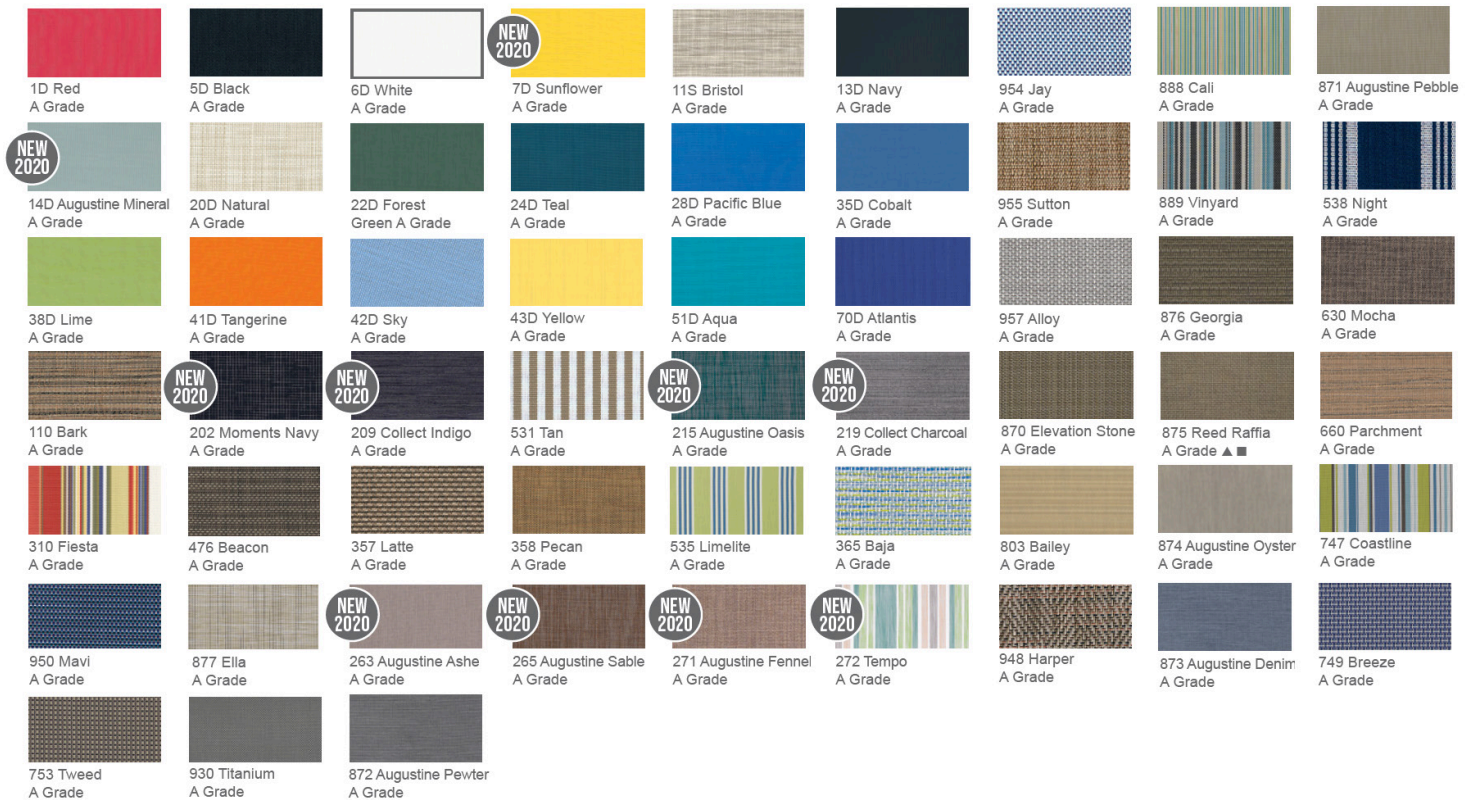

SPLASH SERIES FOUR POSITION STACKING CHAISE

TEL-762

- Four position to lay flat
- Stackable to six high
- Tubular rust-free aluminum
- Low maintenance
- Package of two

Powdercoat Frame Finish Selection

Sling Color Selection