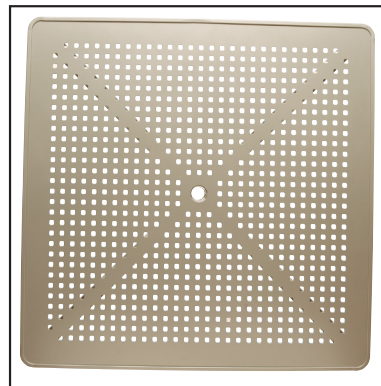

MILAN SERIES 36" SQUARE DINING UMBRELLA TABLE

TRO-1876SBU

- Perforated aluminum top
- Available in 11 frame finish choices

Frame Finish Choices:

Snow (SNO)	Parchment (PMT)	Shell (SHL)	Sornro (SNR)	Moab (MOA)	Mocha (MOC)
Graphite (GPH)	Kaffee (KFF)	Greco (GRE)	Woodland Green (WLD)	Obsidian (OBS)	

Width	Length	Height
36"	36"	27.5"
FEATURES AND SPECIFICATIONS		
Warranty: 5 years frame		