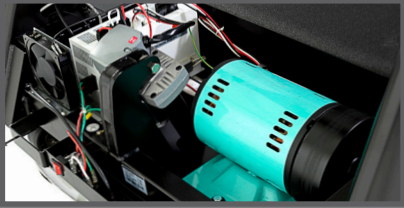

key features & benefits

- Powerful 6.0 HP AC NextGEN III Eco Drive™ runs up to 50% cooler and delivers the highest efficiency without compromising power (NEMA IE3 Premium Efficiency)

- Oversized 19" embedded touch screen with HDTV, WiFi, USB, CSAFE and Virtual Connect™

- Pre-loaded Virtual Connect™ first person forward motion videos of beautiful international sceneries