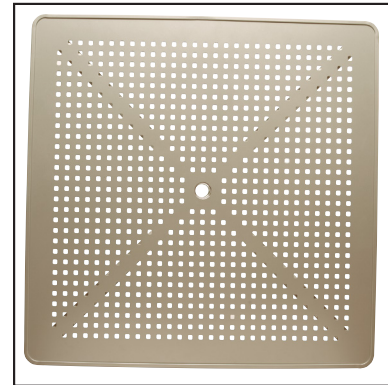

MILAN SERIES 42" SQUARE DINING UMBRELLA TABLE

TRO-1877SBU

- Perforated aluminum top
- Available in 11 frame finish choices

Frame Finish Choices:

Snow (SNO)	Parchment (PMT)	Shell (SHL)	Sornro (SNR)	Moab (MOA)	Mocha (MOC)
Graphite (GPH)	Kaffee (KFF)	Greco (GRE)	Woodland Green (WLD)	Obsidian (OBS)	

Width	Length	Height
42"	42"	27.5"
FEATURES AND SPECIFICATIONS		
Warranty: 5 years frame		