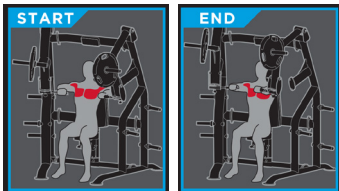

CHEST PRESS PLS-0100

Accessible to all levels of users in your facility, the Palladium Series Plate Loaded line combines modern styling and heavy-duty commercial construction with easy entry/exit designs and precision biomechanics. The Palladium Series Plate Loaded line provides the innovation, durability and aesthetic you've come to expect from TRUE.

FEATURES

- Unique 5-position adjustable handles allow user to set range of motion best suited to their individual needs
- Unique 4-position adjustable handles allow user to set range of motion best suited to their individual needs
- 6-position seat uses gas cylinder assist for stable, friction-free adjustments

USER AMENITIES

- (6) Weight Storage Posts
- Height Adjustment Guide
- Instruction Placard illustrates proper START and END positions

SPECIFICATIONS

DIMENSIONS (L x W x H)
49" x 73" x 77" / 123cm x 185cm x 194cm