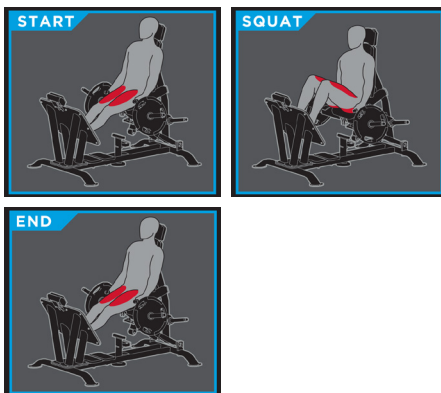

SQUAT PRESS

PLS-0800

Accessible to all levels of users in your facility, the Palladium Series Plate Loaded line combines modern styling and heavy-duty commercial construction with easy entry/exit designs and precision biomechanics. The Palladium Series Plate Loaded line provides the innovation, durability and aesthetic you've come to expect from TRUE.

FEATURES

- Unique single pivot design allows for maximum hip extension with no spinal compression
- Low profile and easy entry/exit design features oversized foot platform with non-skid surface for exercise variation
- Dual-position stops accommodate wide range of users

USER AMENITIES

- Instruction Placard illustrates proper START and END positions

SPECIFICATIONS

DIMENSIONS (L x W x H)
70" x 65" x 59" / 178cm x 164cm x 150cm

COLOR OPTIONS
Frame comes standard with matte black powder coat finish.
Custom frame and upholstery options available.