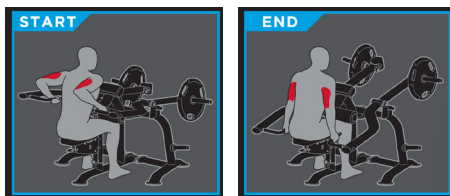

# TRICEPS EXTENSION PLS-0900

Accessible to all levels of users in your facility, the Palladium Series Plate Loaded line combines modern styling and heavy-duty commercial construction with easy entry/exit designs and precision biomechanics. The Palladium Series Plate Loaded line provides the innovation, durability and aesthetic you've come to expect from TRUE.

## FEATURES

- Multi-grip handles for exercise variation
- 4-position thigh pad fits wide range of users
- 6-position seat uses gas cylinder assist for stable, friction-free adjustments

## USER AMENITIES

- (2) Weight Storage Posts
- Height Adjustment Guide
- Instruction Placard illustrates proper START and END positions

| ADJUSTMENT GUIDE |         |      |
|------------------|---------|------|
| HEIGHT           | METRIC  | SEAT |
| 5'               | 152cm   | 1    |
| 5' 4"            | 163cm   | 2    |
| 5' 7"            | 170cm   | 3    |
| 5' 10"           | 178cm   | 4    |
| 6' +             | 183cm + | 5-6  |