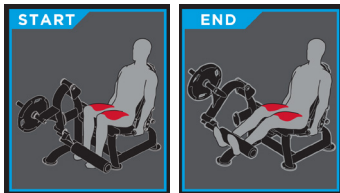

USER AMENITIES

- Height Adjustment Guide
- Instruction Placard illustrates proper START and END positions

SPECIFICATIONS

DIMENSIONS (L x W x H)
55" x 49" x 43" / 140cm x 125cm x 109cm

COLOR OPTIONS
Frame comes standard with matte black powder coat finish.
Custom frame and upholstery options available.